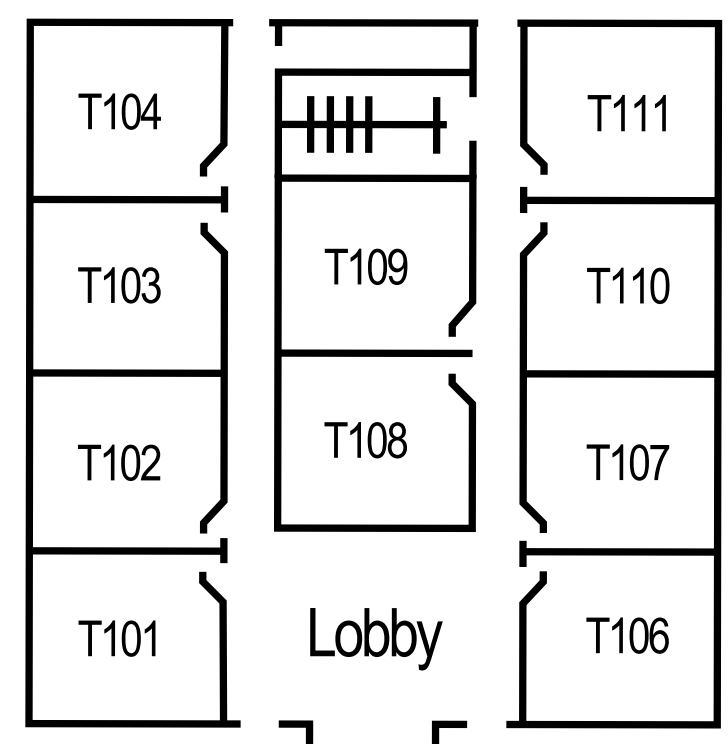

## Lower Level

### Facilities Maintenance & Operations

Main Entrance

## Rampart Center (T Building)

Classrooms  
T-101 to T-111