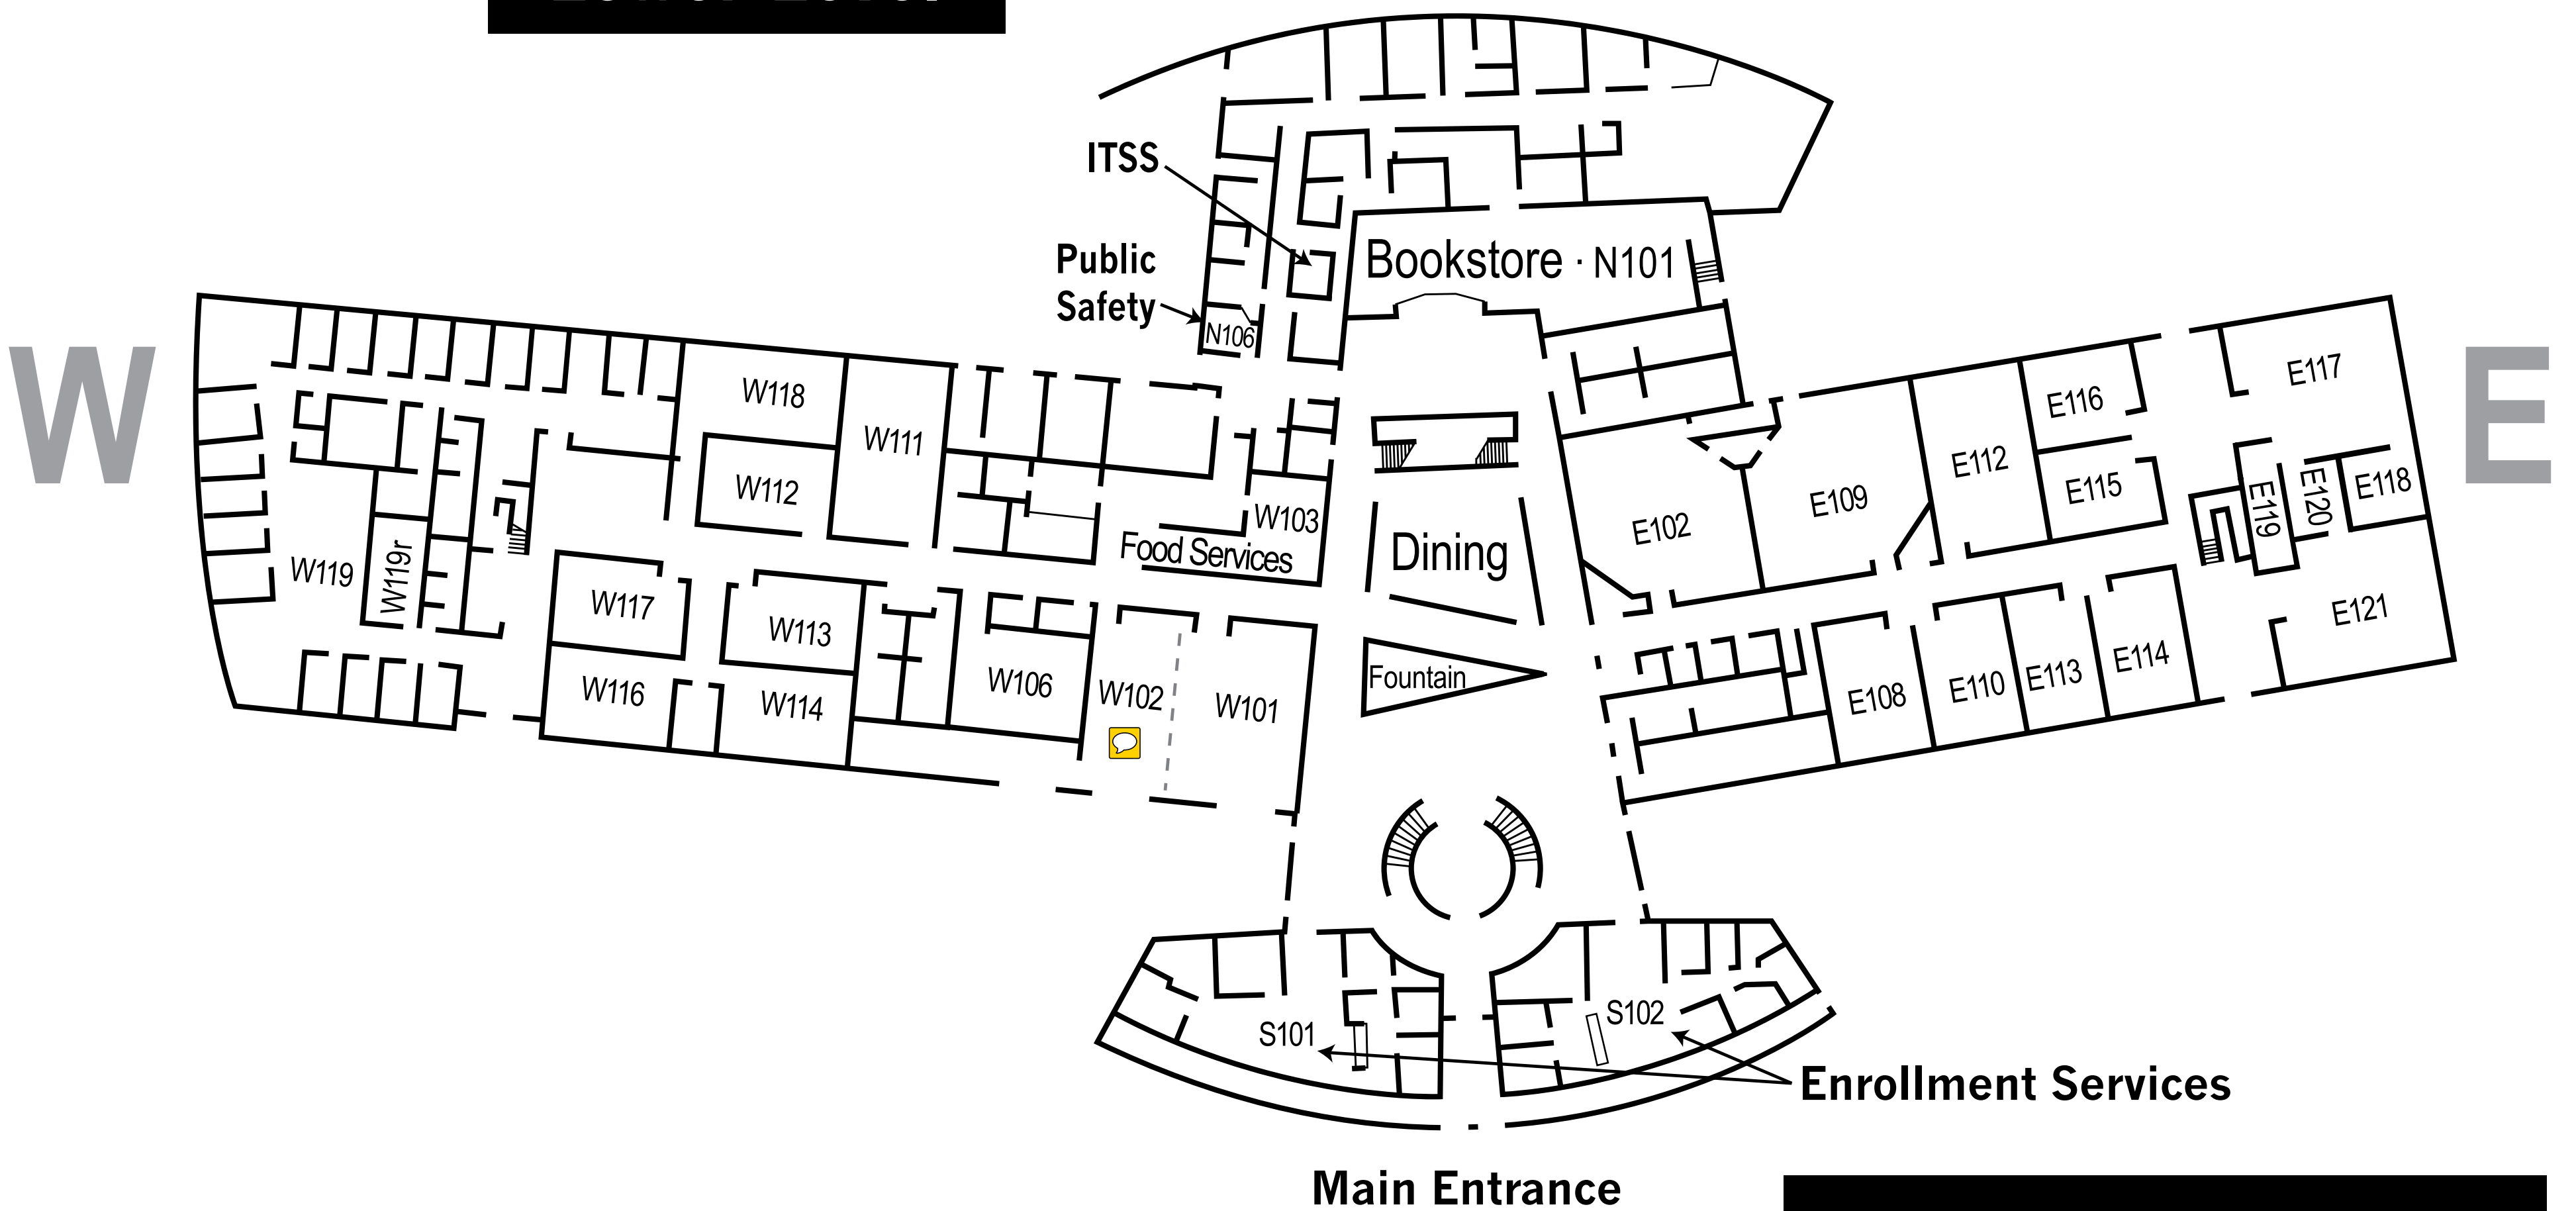

## Lower Level

### Facilities Maintenance & Operations

Main Entrance

## Rampart Center (T Building)

Classrooms  
T-101 to T-111